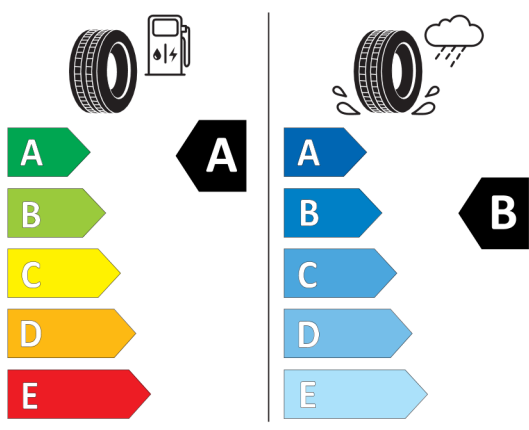

2020/740

<https://eprel.ec.europa.eu/qr/408952>

595904

PIRELLI 31410

225/50R18 99 W XL C1