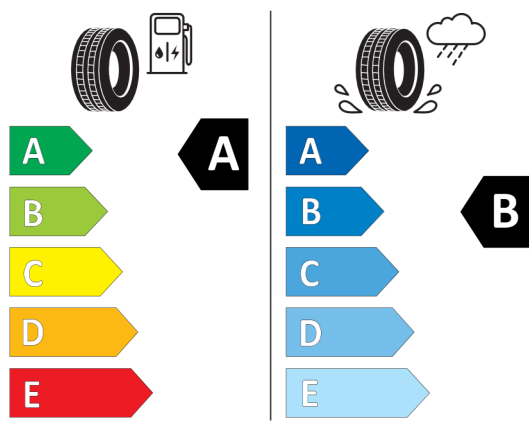

225/50 R 18 99 W XL C1

2020/740

<https://eprel.ec.europa.eu/qr/483112>

408952

MICHELIN 139553

225/50R18 99 W XL C1

2020/740

<https://eprel.ec.europa.eu/qr/408952>